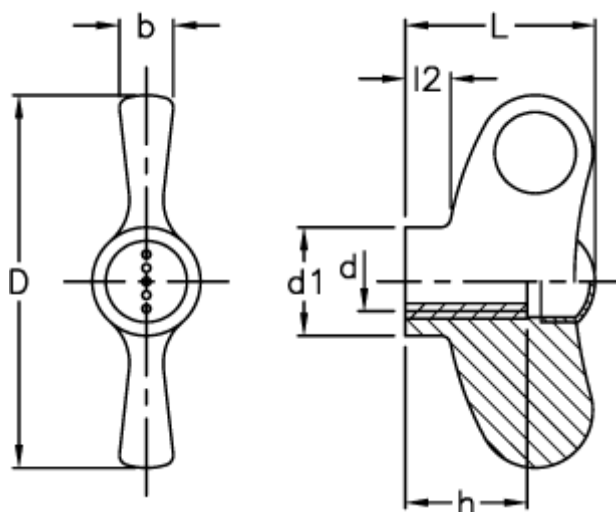

Article number: 23052232413

Description: E+G Wing nut
EWN.55 B-M8-C3, grey cap

Measures

b	= 8
D	= 55
d1	= 16.0
d 6H	= M8
h	= 18
L	= 28
l2	= 6.5